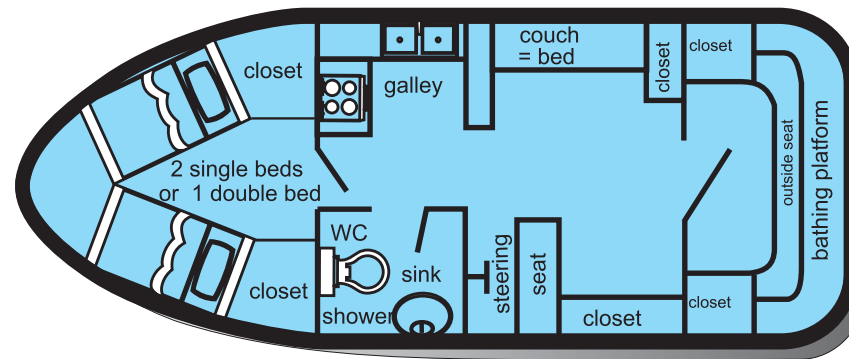

# Waveduke

2/3 berth, ideal for 2 persons

2 separate cabins, 1 toilet with sink and shower,  
galley with 4-ring hob and oven (gas) & fridge (12V),  
Radio/CD/MP3, 12-V-cigarette lighter sockets,  
220V inverter, hot-water supply,  
hot air heating, bathing platform,  
lots of storage space  
built: 1997

## Specifications

Length:	8.84m
Beam:	3,17m
Draft:	0,8m
Airdraft:	2,45m
Hull:	GRP (Aquafibre)
Engine:	Sabre/Duffields
Gearbox:	Borg-Warner
Diesel:	approx 270 ltrs
Water:	approx 400 ltrs
Waste water:	approx 136 ltrs